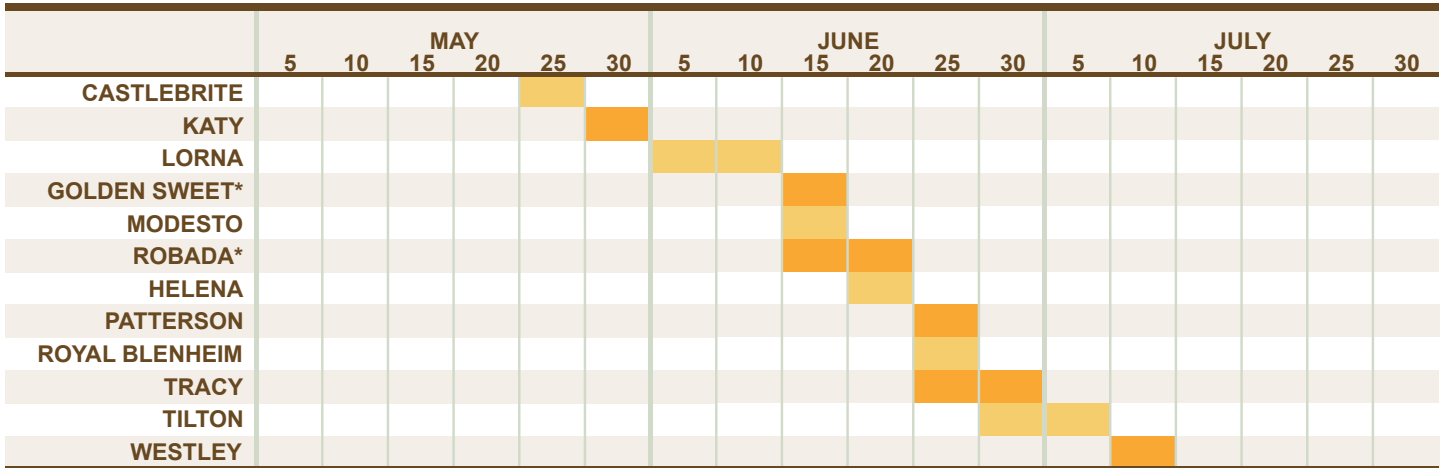

BURCHELL NURSERY

Apricot Approximate Ripening Dates in Fresno, CA

*Patented trees. See price list for royalty fees.

This chart has been developed from our own observations as well as from information found in trade and scientific publications. However, its accuracy cannot be guaranteed and is subject to change as new information is made available to us.