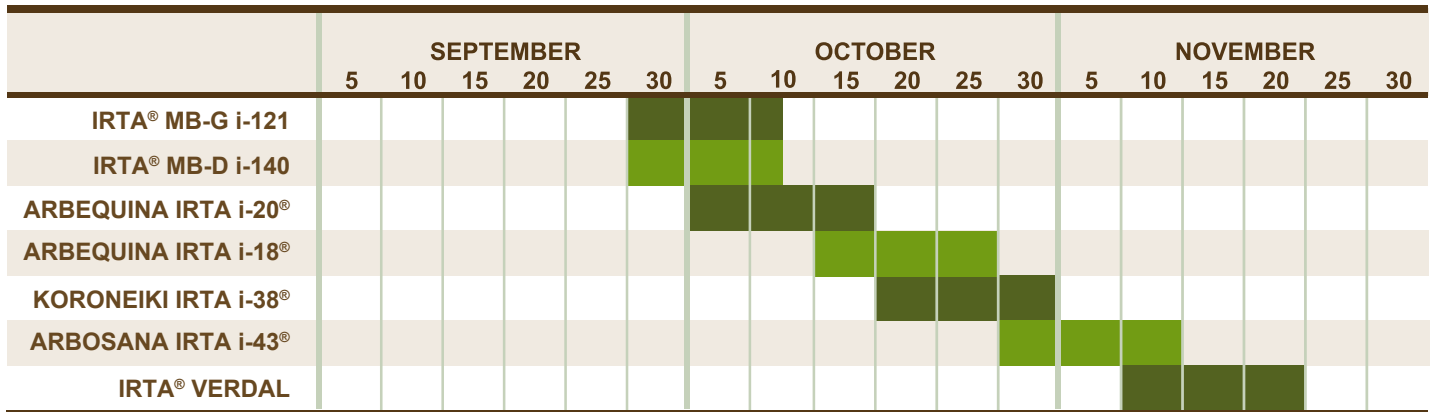

# BURCHELL NURSERY

## Olive Ripening Dates in Fresno, CA

This chart has been developed from our own observations as well as from information found in trade and scientific publications. However, its accuracy cannot be guaranteed and is subject to change as new information is made available to us.