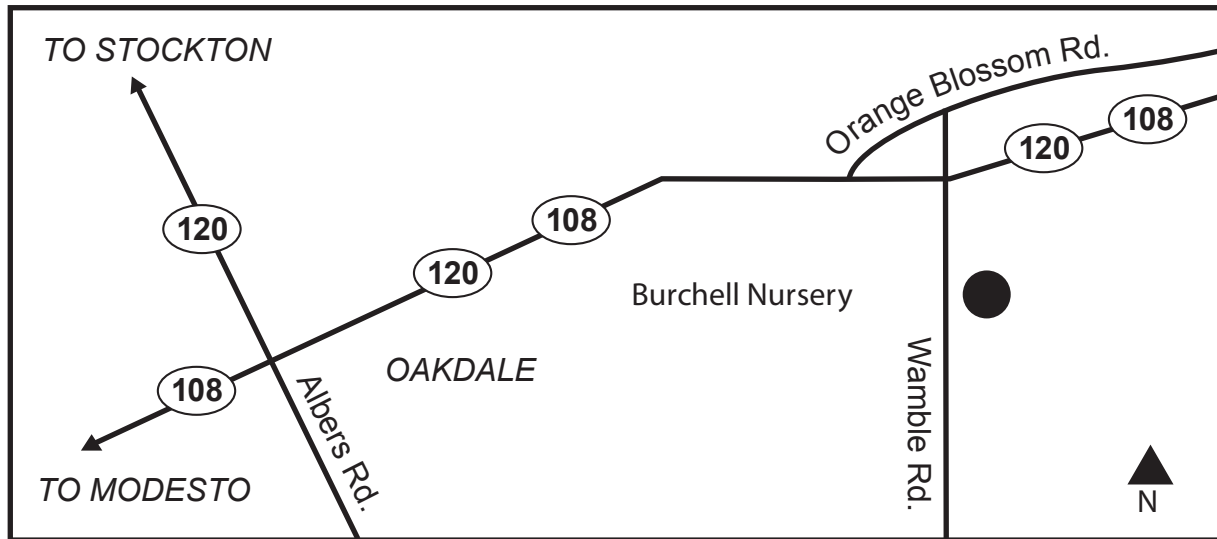

BURCHELL NURSERY

The *Proven* Professional's Choice

Call us toll free

800-828-TREE

(800-828-8733)

▲ **Oakdale Corporate Office and Service Center**

209-845-8733
Sales Fax: 209-847-1972
Admin Fax: 209-847-0284
12000 State Highway 120
(Wamble Road)
Oakdale, CA 95361

◀ **Fresno Office and Service Center**

559-834-1661
Fax: 559-834-1509
6705 S. Clovis Avenue
(Corner of Clovis Avenue
and Highway 99)
Fowler, CA 93625