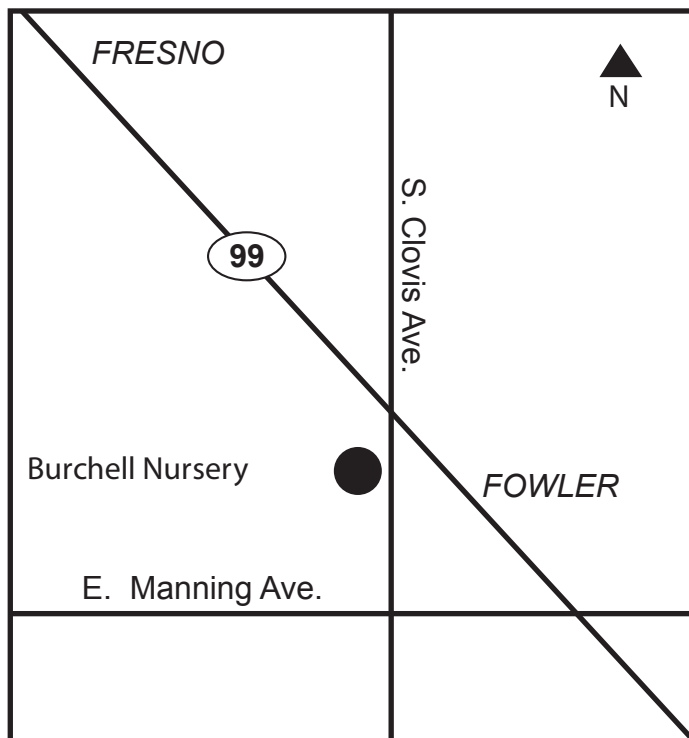

BURCHELL NURSERY

The *Proven* Professional's Choice

Call us toll free

800-828-TREE

(800-828-8733)

▲ **Oakdale Corporate Office and Service Center**

209-845-8733
Sales Fax: 209-847-1972
Admin Fax: 209-847-0284
12000 State Highway 120
(Wamble Road)
Oakdale, CA 95361

◀ **Fresno Office and Service Center**

559-834-1661
Fax: 559-834-1509
6705 S. Clovis Avenue
(Corner of Clovis Avenue
and Highway 99)
Fowler, CA 93625